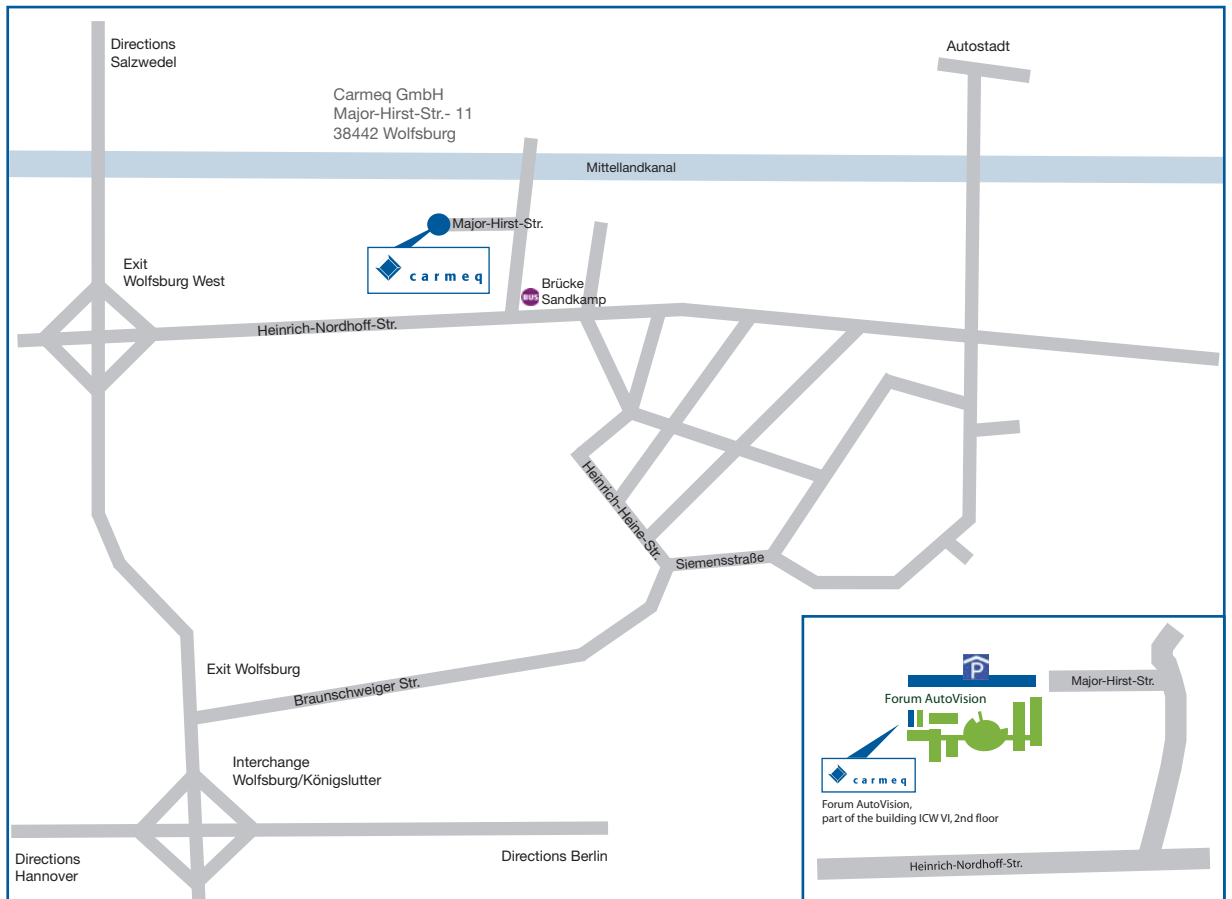

Directions Carmeq-Wolfsburg

A2 Hannover/Berlin

Coming from highway A2 from direction Hannover/Berlin take the interchange “Wolfsburg/Königsutter”. Turn onto the A39 highway up to the Exit “Wolfsburg West”. At Heinrich-Nordhoff-Straße go left at the first traffic lights. Now you are at the Major-Hirst-Straße. Parking bays are on the opposite side of the entrance.

Bus: Get off the train at „Main Station“. Take the bus no. 203 or 214. Get off the bus at „Brücke Sandkamp“. Follow the street in direction of the traffic. Then turn right into Major-Hirst-Straße.

Taxi: approx. 10 minutes

Our office is located within the AutoVision Campus (ICW VI, 2nd floor). Upon arriving please approach the reception desk at the AutoVision Campus. We will be there to call for you!

Carmeq GmbH
Major-Hirst-Str. 11
38442 Wolfsburg