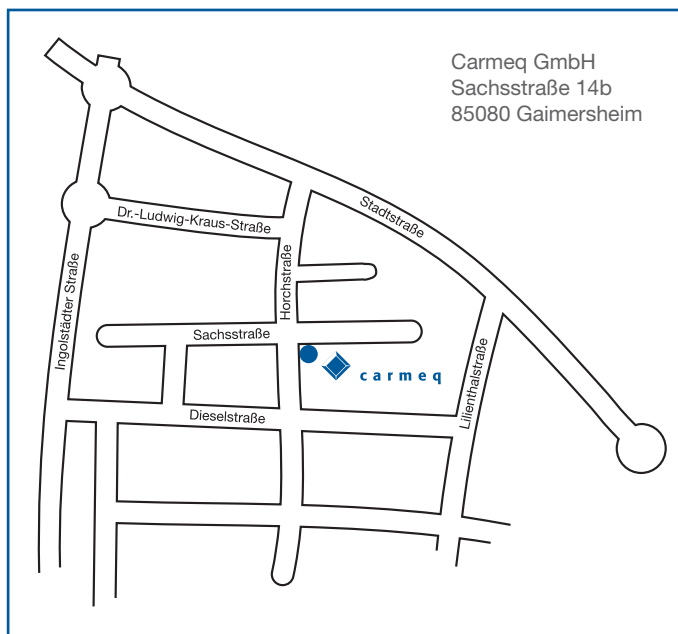

Directions Carmeq-Ingolstadt

Take the A 9 Munich - Nuremberg Exit „Lenting“ (no. 60). Follow the road signs towards „Audi Forum Ingolstadt“. You will pass the Audi Ingolstadt plant. After passing the railway track turn right at Dr.-Ludwig-Kraus-Straße (Ingolstadt). Take the first exit in the roundabout. You are on Stadtstraße. After 700 m turn left into Horchstraße and cross Sachsstraße.

Parking area is available. Please note: The entrance is at the back of the building, accessible from Horchstraße.

Get off the train at Main Station. Take a taxi to our office in Sachsstraße 14b. Please note: The entrance is at the back of the building, accessible from Horchstraße.