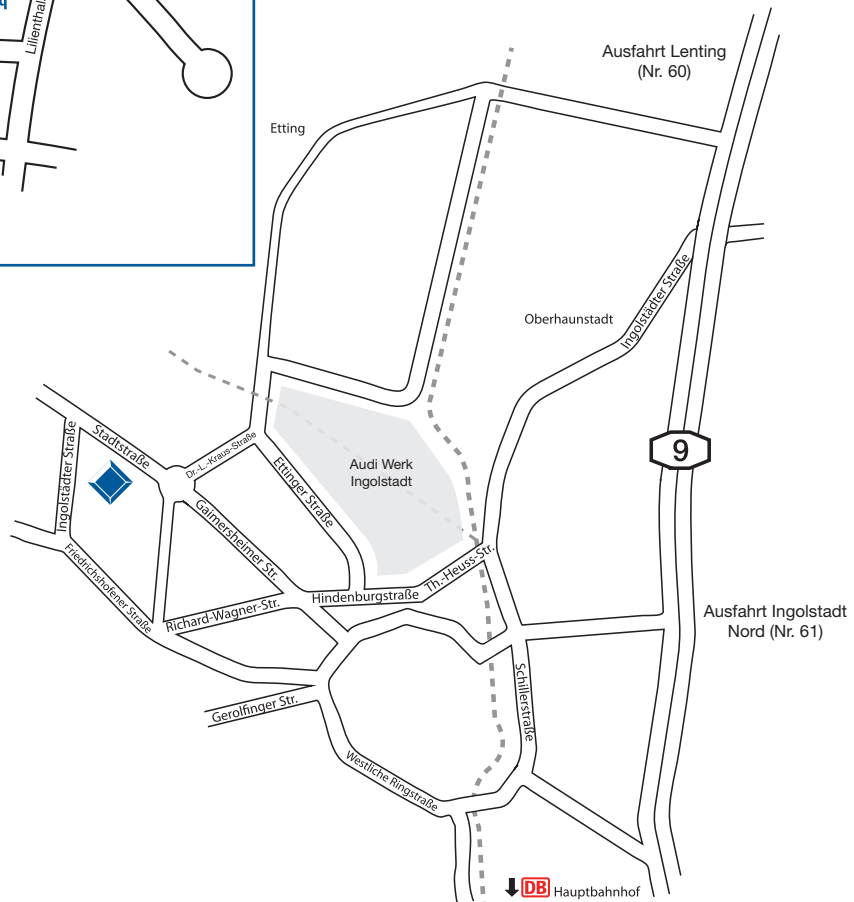

Directions Carmeq-Ingolstadt

Take the A 9 Munich - Nuremberg Exit „Lenting“ (no. 60). Follow the road signs towards „Audi Forum Ingolstadt“. You will pass the Audi Ingolstadt plant. After passing the railway track turn right at Dr.-Ludwig-Kraus-Straße (Ingolstadt). Take the first exit in the roundabout. You are on Stadtstraße. After 700 m turn left into Horchstraße and cross Sachsstraße.

Parking area is available. Please note: The entrance is at the back of the building, accessible from Horchstraße.

Get off the train at Main Station. Take a taxi to our office in Sachsstraße 14b. Please note: The entrance is at the back of the building, accessible from Horchstraße.